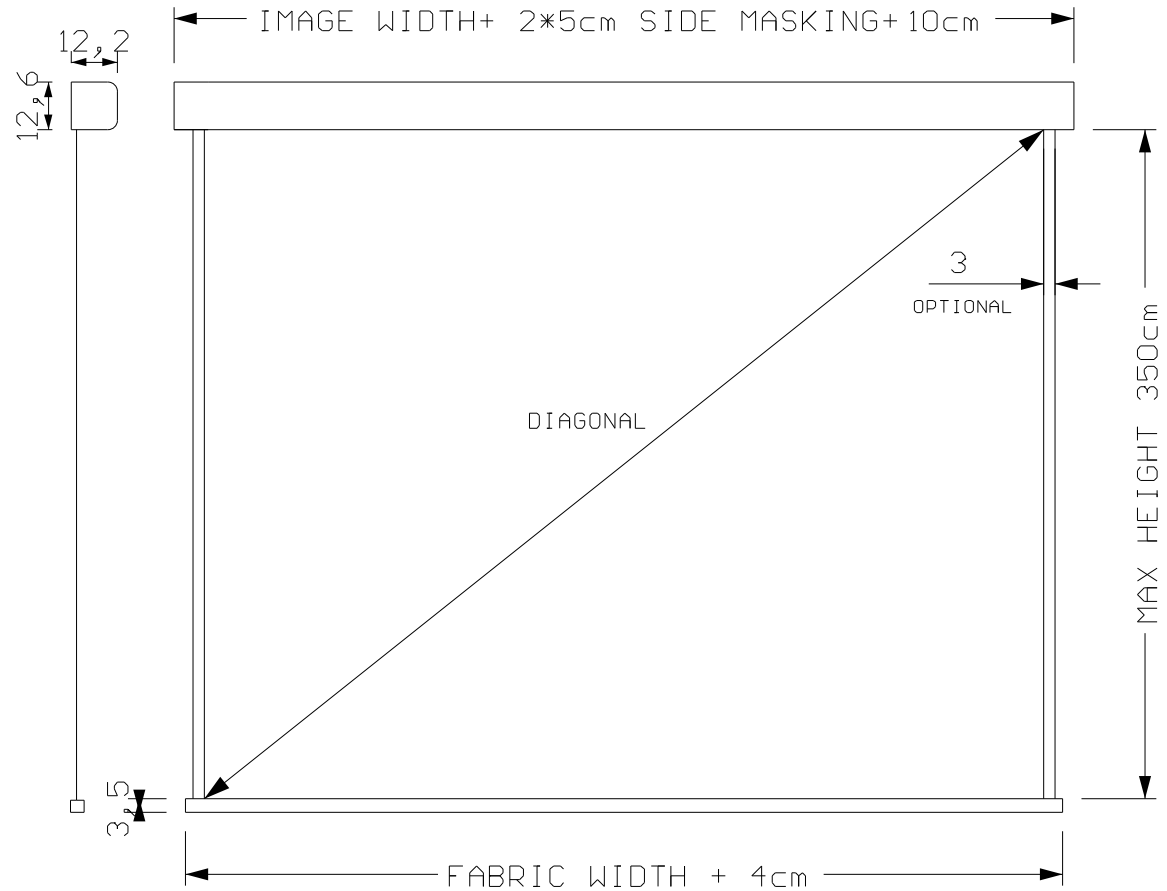

FULCRUM

BOX SECTION

SCREEN