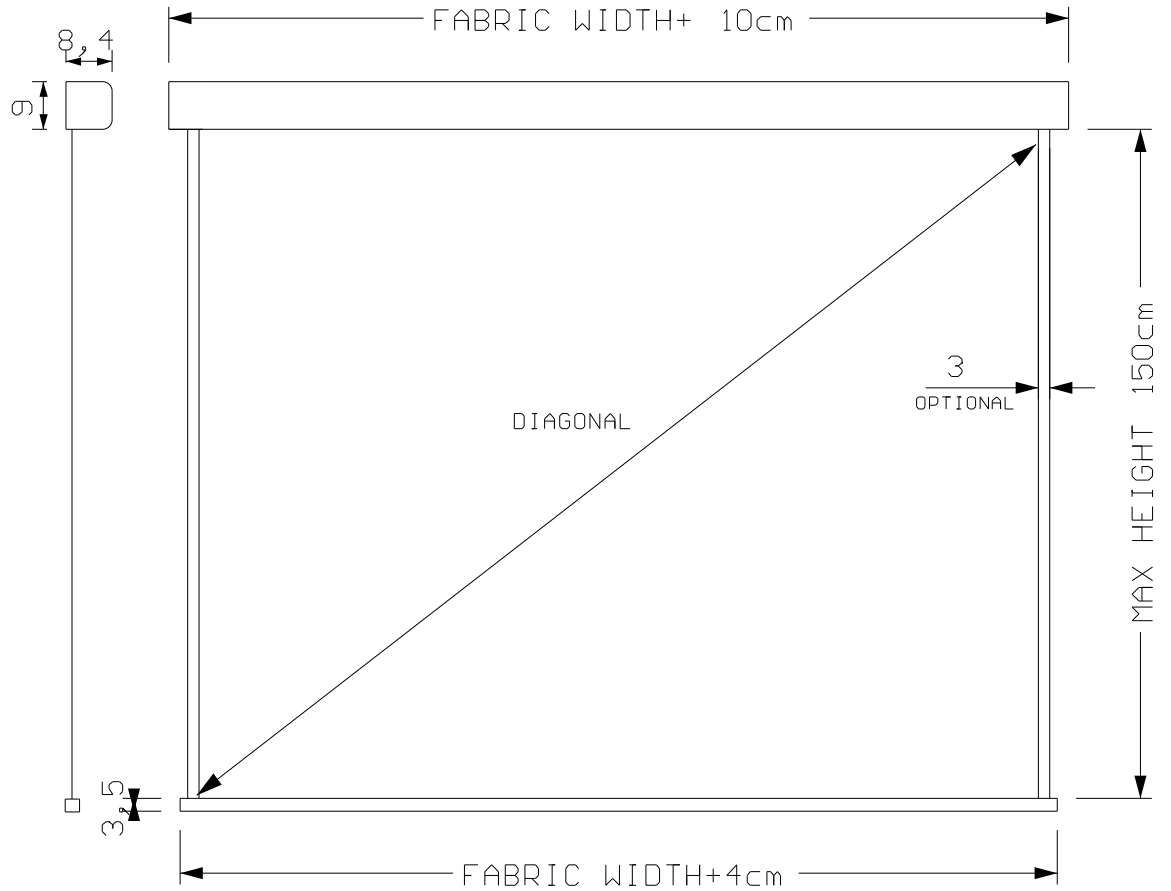

# ARCHER

BOX SECTION

SCREEN