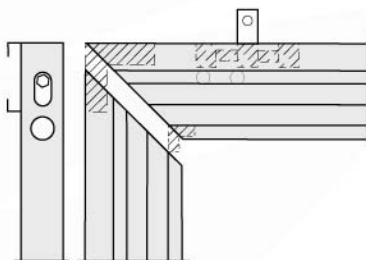

OPTIONAL EQUIPMENT

- No accessory required